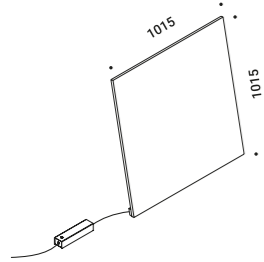

PABLO

Davide Groppi / 2015

Floor / Diffuse / Indoor

Material Metal - Methacrylate

Finish .00 Standard

Note White panel luminaire - Transparent cable.

Apparecchio con pannello bianco - Cavo trasparente.

PABLO

The sizes are expressed in millimeters.