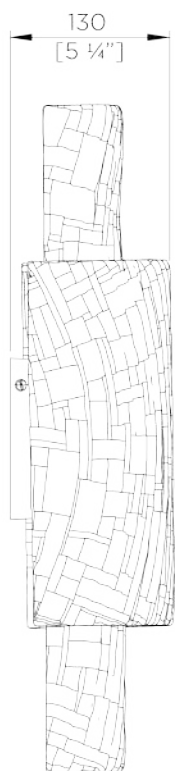

PORTA ROMANA

Nash Wall Light

TWL160 | Plaster White

Plaster White

HEIGHT
490mm | 19 1/2"

CONSTRUCTED FROM
Cast composite with decorative finish

WATTAGE
25W

WIDTH
215mm | 8 1/2"

WEIGHT
2.6kg | 5.75lbs

LAMP
320lm (3.2w) LED G9 Capsule

PROJECTION
130mm | 5 1/4"

MATERIAL
Cast Composite

VOLTAGE
220-240 V

FINISHES
Plaster White
Electric Blue

Nash Wall Light

TWL160

HEIGHT
490mm | 19 1/2"

WIDTH
215mm | 8 1/2"

PROJECTION
130mm | 5 1/4"

© Porta Romana 2024

Dimensions and weights are provided as a guide. All Porta Romana Products are made by hand and variations can occur in some products. The products you are buying or marketing are exclusive designs belonging to Porta Romana. Please do not submit design sheets featuring our products to other manufacturing companies nor to other parties who might. Any manufacturer found to be reproducing Porta Romana products will be breaching copyright law and will be actively pursued