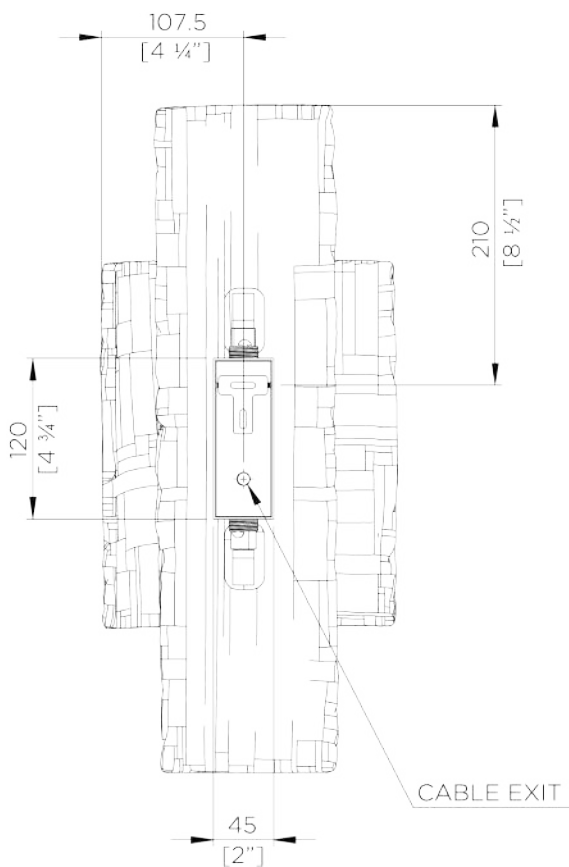

PORTA ROMANA

Nash Wall Light

TWL160 | Plaster White

Plaster White

HEIGHT
490mm | 19 1/2"

CONSTRUCTED FROM
Cast composite with decorative finish

WATTAGE
25W

WIDTH
215mm | 8 1/2"

WEIGHT
2.6kg | 5.75lbs

LAMP
320lm (3.2w) LED G9 Capsule

PROJECTION
130mm | 5 1/4"

MATERIAL
Cast Composite

VOLTAGE
220-240 V

FINISHES
Plaster White
Electric Blue

Nash Wall Light

TWL160

HEIGHT
490mm | 19 1/2"

WIDTH
215mm | 8 1/2"

PROJECTION
130mm | 5 1/4"

© Porta Romana 2024

Dimensions and weights are provided as a guide. All Porta Romana Products are made by hand and variations can occur in some products. The products you are buying or marketing are exclusive designs belonging to Porta Romana. Please do not submit design sheets featuring our products to other manufacturing companies nor to other parties who might. Any manufacturer found to be reproducing Porta Romana products will be breaching copyright law and will be actively pursued