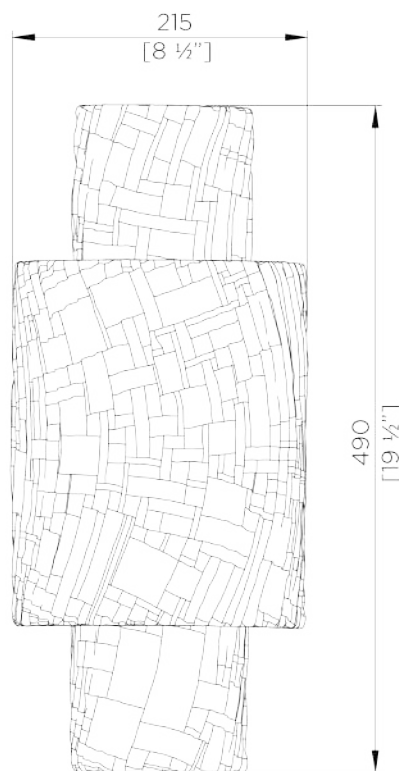

PORTA ROMANA

Nash Wall Light

TWL160 | Plaster White

Plaster White

HEIGHT
490mm | 19 1/2"

CONSTRUCTED FROM
Cast composite with decorative finish

WATTAGE
25W

WIDTH
215mm | 8 1/2"

WEIGHT
2.6kg | 5.75lbs

LAMP
320lm (3.2w) LED G9 Capsule

PROJECTION
130mm | 5 1/4"

MATERIAL
Cast Composite

VOLTAGE
220-240 V

FINISHES
Plaster White
Electric Blue

Nash Wall Light

TWL160

HEIGHT
490mm | 19 1/2"

WIDTH
215mm | 8 1/2"

PROJECTION
130mm | 5 1/4"

© Porta Romana 2024

Dimensions and weights are provided as a guide. All Porta Romana Products are made by hand and variations can occur in some products. The products you are buying or marketing are exclusive designs belonging to Porta Romana. Please do not submit design sheets featuring our products to other manufacturing companies nor to other parties who might. Any manufacturer found to be reproducing Porta Romana products will be breaching copyright law and will be actively pursued